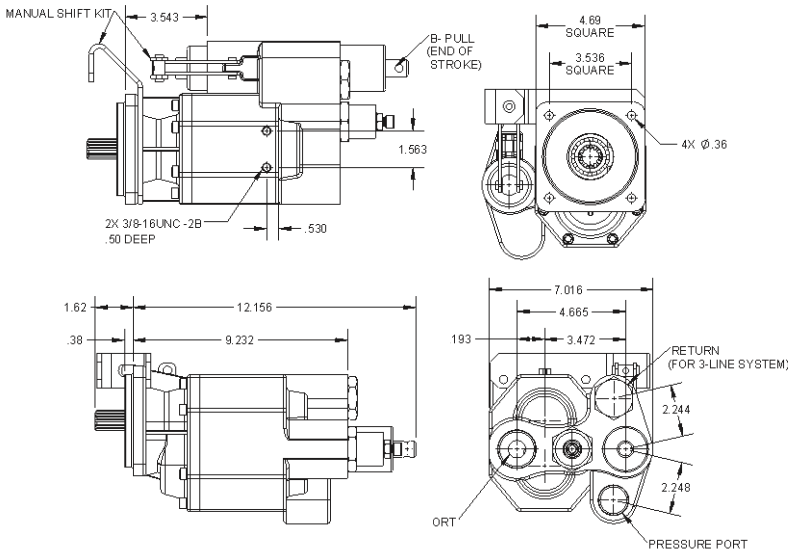

PVB series

**PVB Series
Direct Mount Bushing
Dump Pump**
Bushings style gear pump
with integral valve
Single or Dual relief

compact performance

C102

- 69 lbs.
- 2-1/2" Longer
- 3/8" Wider

**20 LBS.
LIGHTER!**

PVB

- 49 lbs.
- 2-1/2" Shorter
- 3/8" Thinner

High Performance C102 Pump Replacements

- Compact Design
- Light Weight (49 lbs.)
- High grade cast iron pump body
- Two piece design
- High Performance 97% Efficiency Rating
- Optional dual pressure relief
- Left and Right hand rotation
- SAE "B" 4 bolt flange mounting
- High pressures up to 3000 psi
- Air and Manual shift
- 2 line or 3 line system installation
- High pressure front seal

Direct Mount Bushing Dump Pump

PART NUMBER	DESCRIPTION	SHAFT	GEAR	INLET	PRESSURE & RETURN PORT
CHPVB102-LMS-25	Manual Shift—Left Hand Rotation	7/8" 13 Tooth	2.5" (6.2 cu in)	1-1/4" NPT	1" NPT
CHPVB102-RMS-25	Manual Shift—Right Hand Rotation	7/8" 13 Tooth	2.5" (6.2 cu in)	1-1/4" NPT	1" NPT
CHPVB102-LAS-25	Air Shift—Left Hand Rotation	7/8" 13 Tooth	2.5" (6.2 cu in)	1-1/4" NPT	1" NPT
CHPVB102-RAS-25	Air Shift—Right Hand Rotation	7/8" 13 Tooth	2.5" (6.2 cu in)	1-1/4" NPT	1" NPT

Direct Mount Bushing Dump Pump with Dual Pressure Relief

PART NUMBER	DESCRIPTION	SHAFT	GEAR	INLET	PRESSURE & RETURN PORT
CHPVB102-LMSD-25	Manual Shift—Left Hand Rotation	7/8" 13 Tooth	2.5" (6.2 cu in)	1-1/4" NPT	1" NPT
CHPVB102-RMSD-25	Manual Shift—Right Hand Rotation	7/8" 13 Tooth	2.5" (6.2 cu in)	1-1/4" NPT	1" NPT
CHPVB102-LASD-25	Air Shift—Left Hand Rotation	7/8" 13 Tooth	2.5" (6.2 cu in)	1-1/4" NPT	1" NPT
CHPVB102-RASD-25	Air Shift—Right Hand Rotation	7/8" 13 Tooth	2.5" (6.2 cu in)	1-1/4" NPT	1" NPT