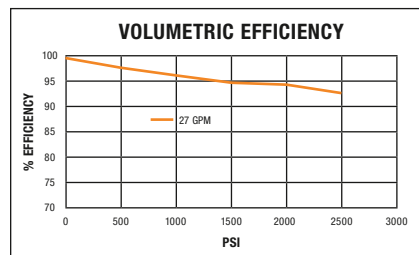

Direct Mount Bushing Dump Pump with Dual Pressure Relief

PART NUMBER	DESCRIPTION	SHAFT	GEAR	INLET	PRESSURE & RETURN PORT
CHPVB102-LMSD-25	Manual Shift—Left Hand Rotation	7/8" 13 Tooth	2.5" (6.2 cu in)	1-1/4" NPT	1" NPT
CHPVB102-RMSD-25	Manual Shift—Right Hand Rotation	7/8" 13 Tooth	2.5" (6.2 cu in)	1-1/4" NPT	1" NPT
CHPVB102-LASD-25	Air Shift—Left Hand Rotation	7/8" 13 Tooth	2.5" (6.2 cu in)	1-1/4" NPT	1" NPT
CHPVB102-RASD-25	Air Shift—Right Hand Rotation	7/8" 13 Tooth	2.5" (6.2 cu in)	1-1/4" NPT	1" NPT