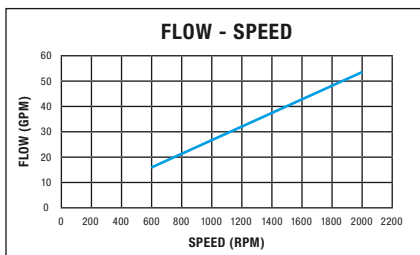

Direct Mount Bushing Dump Pump with Dual Pressure Relief

PART NUMBER	DESCRIPTION	SHAFT	GEAR	INLET	PRESSURE & RETURN PORT
CHPVB102-LMSD-25	Manual Shift—Left Hand Rotation	7/8" 13 Tooth	2.5" (6.2 cu in)	1-1/4" NPT	1" NPT
CHPVB102-RMSD-25	Manual Shift—Right Hand Rotation	7/8" 13 Tooth	2.5" (6.2 cu in)	1-1/4" NPT	1" NPT
CHPVB102-LASD-25	Air Shift—Left Hand Rotation	7/8" 13 Tooth	2.5" (6.2 cu in)	1-1/4" NPT	1" NPT
CHPVB102-RASD-25	Air Shift—Right Hand Rotation	7/8" 13 Tooth	2.5" (6.2 cu in)	1-1/4" NPT	1" NPT