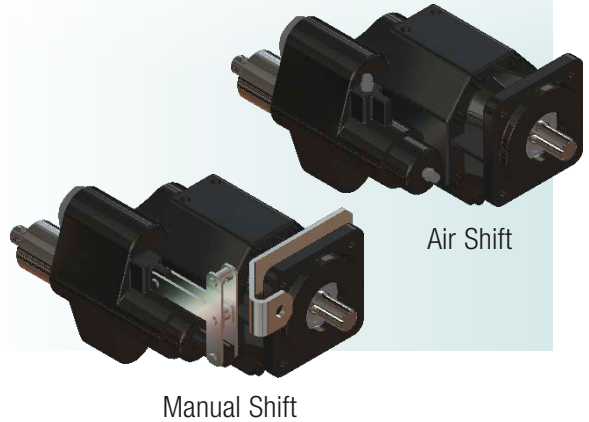

PVB series

**PVB Series
Direct Mount Bushing
Dump Pump**
Bushings style gear pump
with integral valve
Single or Dual relief

compact performance

C102

- 69 lbs.
- 2-1/2" Longer
- 3/8" Wider

**20 LBS.
LIGHTER!**

PVB

- 49 lbs.
- 2-1/2" Shorter
- 3/8" Thinner

High Performance C102 Pump Replacements

- Compact Design
- Light Weight (49 lbs.)
- High grade cast iron pump body
- Two piece design
- High Performance 97% Efficiency Rating
- Optional dual pressure relief
- Left and Right hand rotation
- SAE "B" 4 bolt flange mounting
- High pressures up to 3000 psi
- Air and Manual shift
- 2 line or 3 line system installation
- High pressure front seal

Direct Mount Bushing Dump Pump

PART NUMBER	DESCRIPTION	SHAFT	GEAR	INLET	PRESSURE & RETURN PORT
CHPVB102-LMS-25	Manual Shift—Left Hand Rotation	7/8" 13 Tooth	2.5" (6.2 cu in)	1-1/4" NPT	1" NPT
CHPVB102-RMS-25	Manual Shift—Right Hand Rotation	7/8" 13 Tooth	2.5" (6.2 cu in)	1-1/4" NPT	1" NPT
CHPVB102-LAS-25	Air Shift—Left Hand Rotation	7/8" 13 Tooth	2.5" (6.2 cu in)	1-1/4" NPT	1" NPT
CHPVB102-RAS-25	Air Shift—Right Hand Rotation	7/8" 13 Tooth	2.5" (6.2 cu in)	1-1/4" NPT	1" NPT

Direct Mount Bushing Dump Pump with Dual Pressure Relief

PART NUMBER	DESCRIPTION	SHAFT	GEAR	INLET	PRESSURE & RETURN PORT
CHPVB102-LMSD-25	Manual Shift—Left Hand Rotation	7/8" 13 Tooth	2.5" (6.2 cu in)	1-1/4" NPT	1" NPT
CHPVB102-RMSD-25	Manual Shift—Right Hand Rotation	7/8" 13 Tooth	2.5" (6.2 cu in)	1-1/4" NPT	1" NPT
CHPVB102-LASD-25	Air Shift—Left Hand Rotation	7/8" 13 Tooth	2.5" (6.2 cu in)	1-1/4" NPT	1" NPT
CHPVB102-RASD-25	Air Shift—Right Hand Rotation	7/8" 13 Tooth	2.5" (6.2 cu in)	1-1/4" NPT	1" NPT