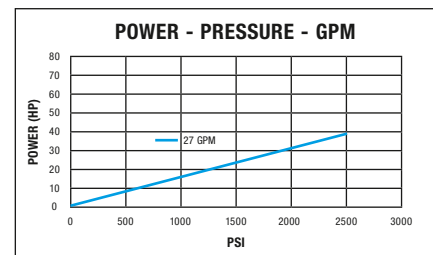

Direct Mount Bushing Dump Pump with Dual Pressure Relief

PART NUMBER	DESCRIPTION	SHAFT	GEAR	INLET	PRESSURE & RETURN PORT
CHPVB102-LMSD-25	Manual Shift—Left Hand Rotation	7/8" 13 Tooth	2.5" (6.2 cu in)	1-1/4" NPT	1" NPT
CHPVB102-RMSD-25	Manual Shift—Right Hand Rotation	7/8" 13 Tooth	2.5" (6.2 cu in)	1-1/4" NPT	1" NPT
CHPVB102-LASD-25	Air Shift—Left Hand Rotation	7/8" 13 Tooth	2.5" (6.2 cu in)	1-1/4" NPT	1" NPT
CHPVB102-RASD-25	Air Shift—Right Hand Rotation	7/8" 13 Tooth	2.5" (6.2 cu in)	1-1/4" NPT	1" NPT